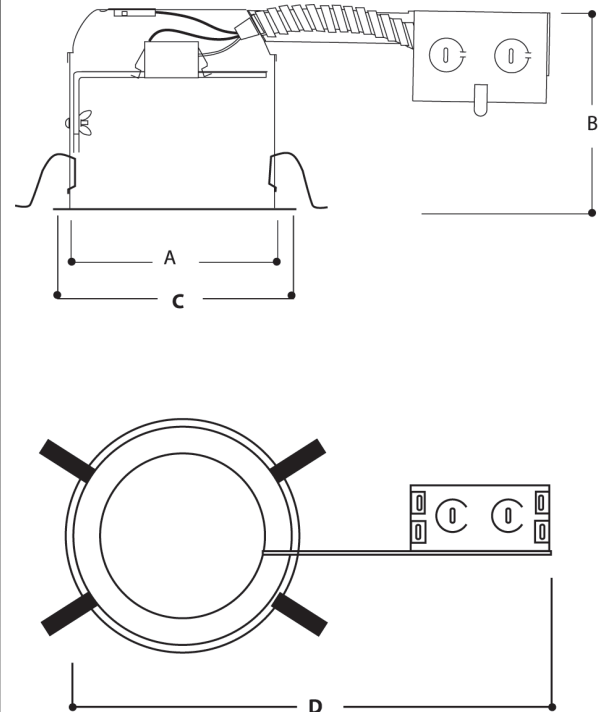

#### CLIPS

Four remodel tension clips secure the housing to the ceiling

#### LAMP & SOCKET

Medium base porcelain with nickel plated copper screw shell socket. Maximum of 75W.

#### INSTALLATION

- 5 3/4" height allows the fixture to be installed where 2x6 joist exists
- Housing can be installed from below the ceiling
- Four remodeling tension clips can accommodate 3/8" to 5/8" thick ceiling
- Comes with quick connectors which makes wiring connection easy. No wire nuts necessary.

#### DIMENSIONS