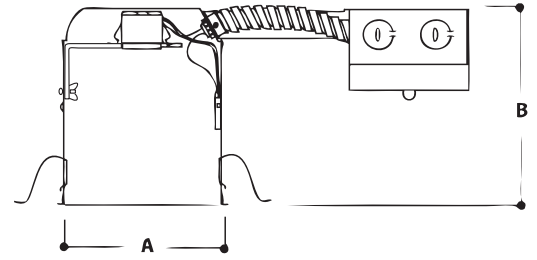

LISTINGS

UL/cUL Listed for feed through and damp location.

DIMENSIONS

CEILING CUT-OUT 6 3/8"

A:	6" (152mm)	C:	6 3/4" (171mm)
B:	7 3/8" (187mm)	D:	14 1/4" (362mm)

EXAMPLE:

Housing	Type	Trims	Trim Finish
DH6R	ICAT	D600	C

ORDERING INFORMATION

Housing	Type	Trims				Trim Finish
DH6R - 6" Line Voltage Remodel Housing	ICAT - IC Airtight	D600	D67	D651	D604	C - Clear
		D656	D614	D670	D613	W - White
		D630	D616	D620	D602	B - Black
		D630 ATOR	D617	D621	D611	NS - Natural Steel
		D640	D629	D622	D615	G - Gold
		D608	D651	D623		
		D650	D629	D624		
		D64	D617	D60		
		D65	D629	D603