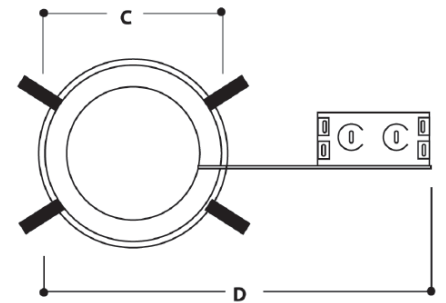

#### CLIPS

Four remodel tension clips secure the housing to the ceiling

#### LAMP & SOCKET

Medium base porcelain with nickel plated copper screw shell socket. Maximum of 75W BR30/PAR30; 90W BR40

#### INSTALLATION

- 7 3/8" height allows the fixture to be installed where 2x8 joist exists
- Housing can be installed from below the ceiling
- Four remodeling tension clips can accommodate 3/8" to 5/8" thick ceiling
- Comes with quick connectors which makes wiring connection easy. No wire nuts necessary.

#### DIMENSIONS