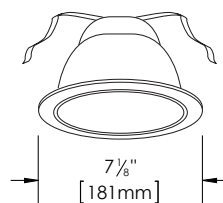

## FRAME-IN KIT DIMENSIONS

<sup>1</sup> Lamp not included

## TRIM DIMENSIONS

**D530**  
Baffle Trim

**D600**  
Smooth Trim

**D630**  
Baffle Trim