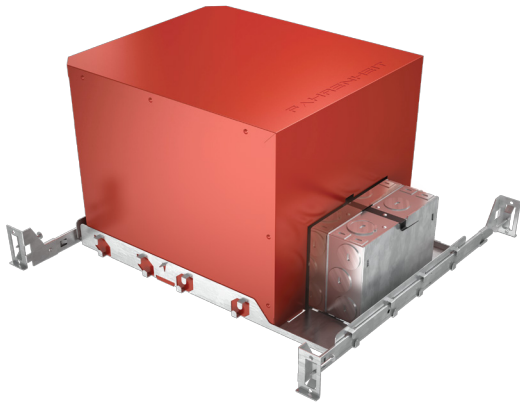

PRODUCT SPECIFICATIONS

- Fire Rated: UL Listed fire resistance rated for up to two hours
- Sound Rated: Constructed to dampen unwanted noise
- IC rated, cULus Listed, UL Fire Listed, ASTM E283 certified Air Tight

Frame-in Kit

HOUSING: Fire and sound-rated housing. Up to 120 minute fire rated L500 (floor-ceiling) & P500 (roof-ceiling) design. Die formed #24 gauge galvanized steel construction. Snap on galvanized cover. Non-combustible matt insulation.

JUNCTION BOX: Pre-wired #18 gauge galvanized steel junction box with (7) 1/2" knockouts and (4) Romex® knockouts and removable plates. Supplied with quick connectors for easy installation. Through branch wiring maximum of (8) #12 AWG 90°C branch circuit connectors (four-in, four-out).

MOUNTING: Pre-installed adjustable bar hangers engineered to accommodate lumber, laminated beams and T-bar.

LAMP SOCKET BASE: Porcelain medium base socket with nickel plated screw shell. Pre-wired with #18 gauge, SF1 junction box leads. Utilizes (1) 120V medium base lamp. Max 50W lamp configuration.

RECOMMENDED LAMP TYPE: Up to 50W BR30, PAR30, PAR20 or A19 LED lamp.

CEILING: 1/2" up to 1".

CUTOUT: 5 3/4" (5" frame-in kit), 6 3/8" (6" frame-in kit).

LISTINGS: IC rated. cULus Classified. UL Fire Listed. ASTM E283 certified Air Tight.

Trim

CONSTRUCTION: Spun aluminum.

Product Code:	Type:	
Project:	Contact:	Date: