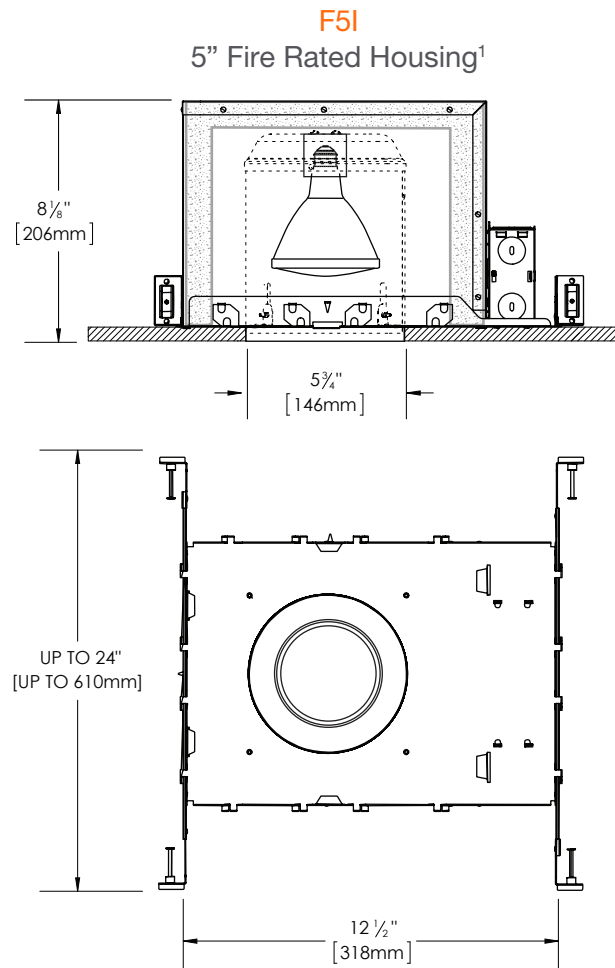

**MOUNTING:** Pre-installed adjustable bar hangers engineered to accommodate lumber, laminated beams and T-bar.

**LAMP SOCKET BASE:** Porcelain medium base socket with nickel plated screw shell. Pre-wired with #18 gauge, SF1 junction box leads. Utilizes (1) 120V medium base lamp. Max 50W lamp configuration.

## FRAME-IN KIT DIMENSIONS

<sup>1</sup> Lamp not included