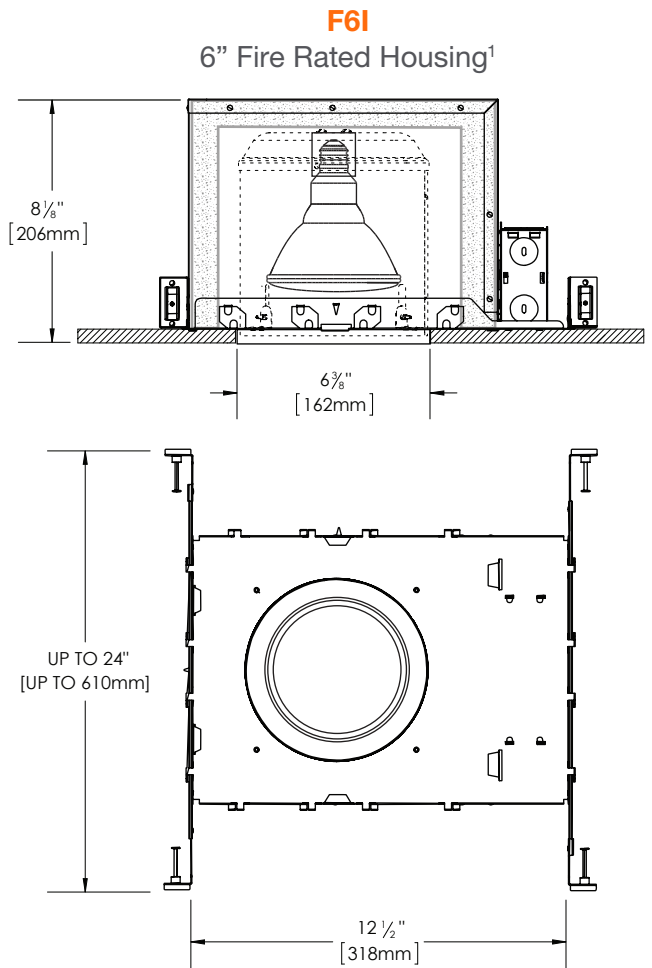

**MOUNTING:** Pre-installed adjustable bar hangers engineered to accommodate lumber, laminated beams and T-bar.

**LAMP SOCKET BASE:** Porcelain medium base socket with nickel plated screw shell. Pre-wired with #18 gauge, SF1 junction box leads. Utilizes (1) 120V medium base lamp. Max 50W lamp configuration.

## FRAME-IN KIT DIMENSIONS

<sup>1</sup> Lamp not included