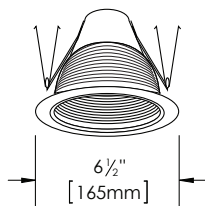

### TRIM

PRODUCT CODE	
<b>D530W-AT</b>	5" White Baffle / White Flange
<b>D530B-AT</b>	5" Black Baffle / Black Flange
<b>D600SFCWR</b>	6" Clear / White Flange
<b>D600SFC</b>	6" Clear / Clear Flange
<b>D630W-AT-OR</b>	6" White Baffle / White Flange

## FRAME-IN KIT DIMENSIONS

<sup>1</sup> Lamp not included

## TRIM DIMENSIONS

**D530**  
Baffle Trim

**D600**  
Smooth Trim

**D630**  
Baffle Trim