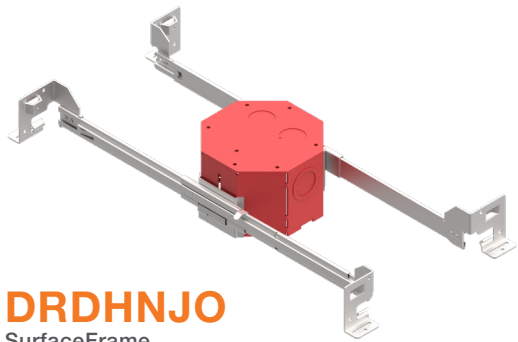

Product Selection Example

See spec sheets for complete ordering information and options

FRAME-IN KIT (Product Code Example: DRDH + N + JO = DRDHNJO)

PRODUCT CODE		APPLICATION		APERTURE		DRIVER		OPTION	
____		____		____		____		____	
DRDH	Housing	N	New Construction	JO	SurfaceFrame Octagonal Junction Box	[Blank]	Integrated TRIAC/ELV	[Blank]	None
						70	0-10V, 750 lm	EM	EM Driver
						100	0-10V, 1000 lm		
						7C	Lutron LDE1, 750 lm		
						10C	Lutron LDE1, 1000 lm		
						7W	Lutron L3DA3W, 750 lm		
						10W	Lutron L3DA3W, 1000 lm		

LIGHT ENGINE (Product Code Example: DRD2M + 7 + 9 + 27 = DRD2M7927)

PRODUCT CODE		LUMENS (WATTS)		CRI		CCT		DRIVER	
____		____		____		____		____	
DRD2M	Module	7	750 lm (10.8W)	9	93+ CRI	27	2700K	[Blank]	Integrated TRIAC/ELV
		10	1000 lm (12.8W)			30	3000K	A	Alternate Dimming
						35	3500K		
						40	4000K		

TRIM (Product Code Example: DRD2T + R + J + S + WH = DRD2TRJSWH)

PRODUCT CODE		SHAPE		APERTURE		STYLE		FINISH	
____		____		____		____		____	
DRD2T	Trim	R	Round	J	Junction Box	S	Shooth	WH	White

Dimensions

DRDHNJO
SurfaceFrame
Octagonal Junction Box